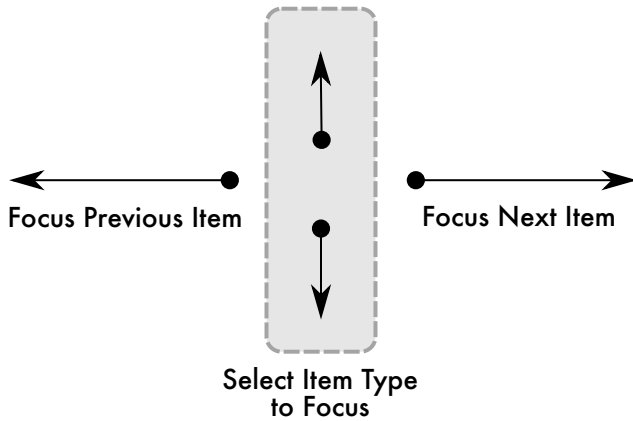

TalkBack Cheat Sheet

D-Pad: Navigation

swipe to move focus

Jumps

swipe out and back

Angle Gestures